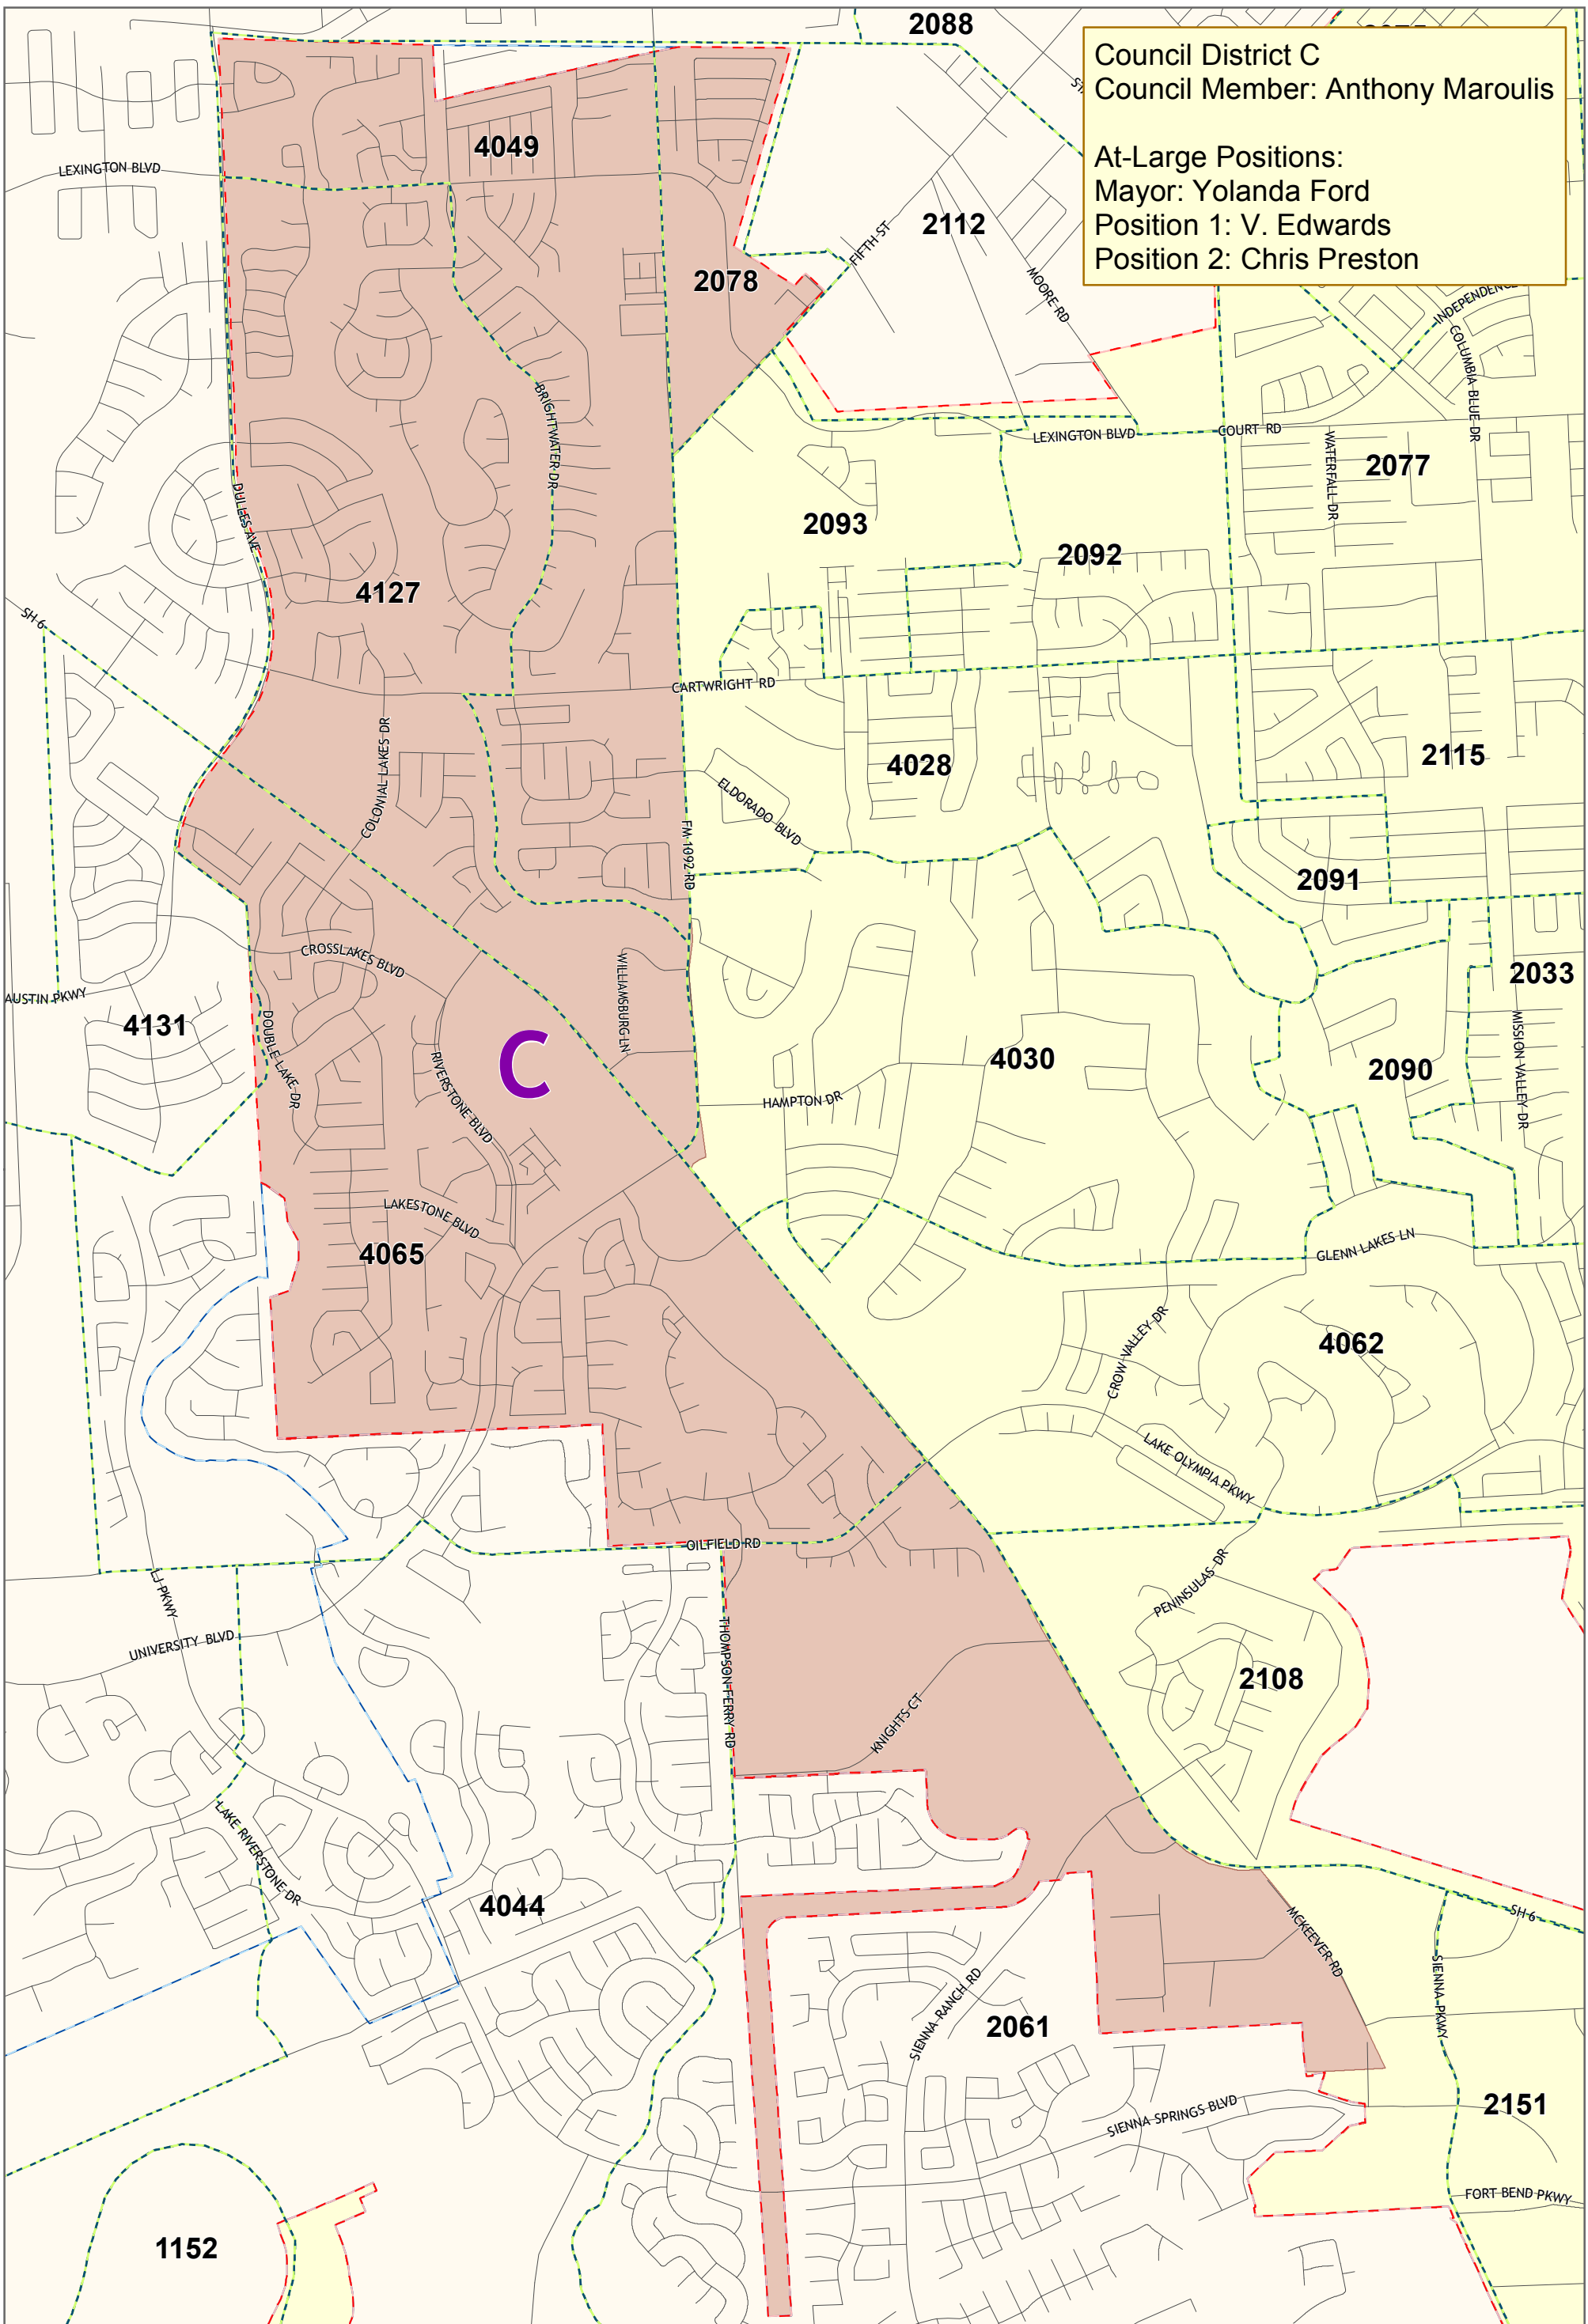

Council District C
Council Member: Anthony Maroulis

At-Large Positions:
Mayor: Yolanda Ford
Position 1: V. Edwards
Position 2: Chris Preston

Map By:
GIS Division
January 2019

Council District C
Effective Date: December 10th, 2018

Legend

- District C
- City Limits
- County Precincts
- ETJ